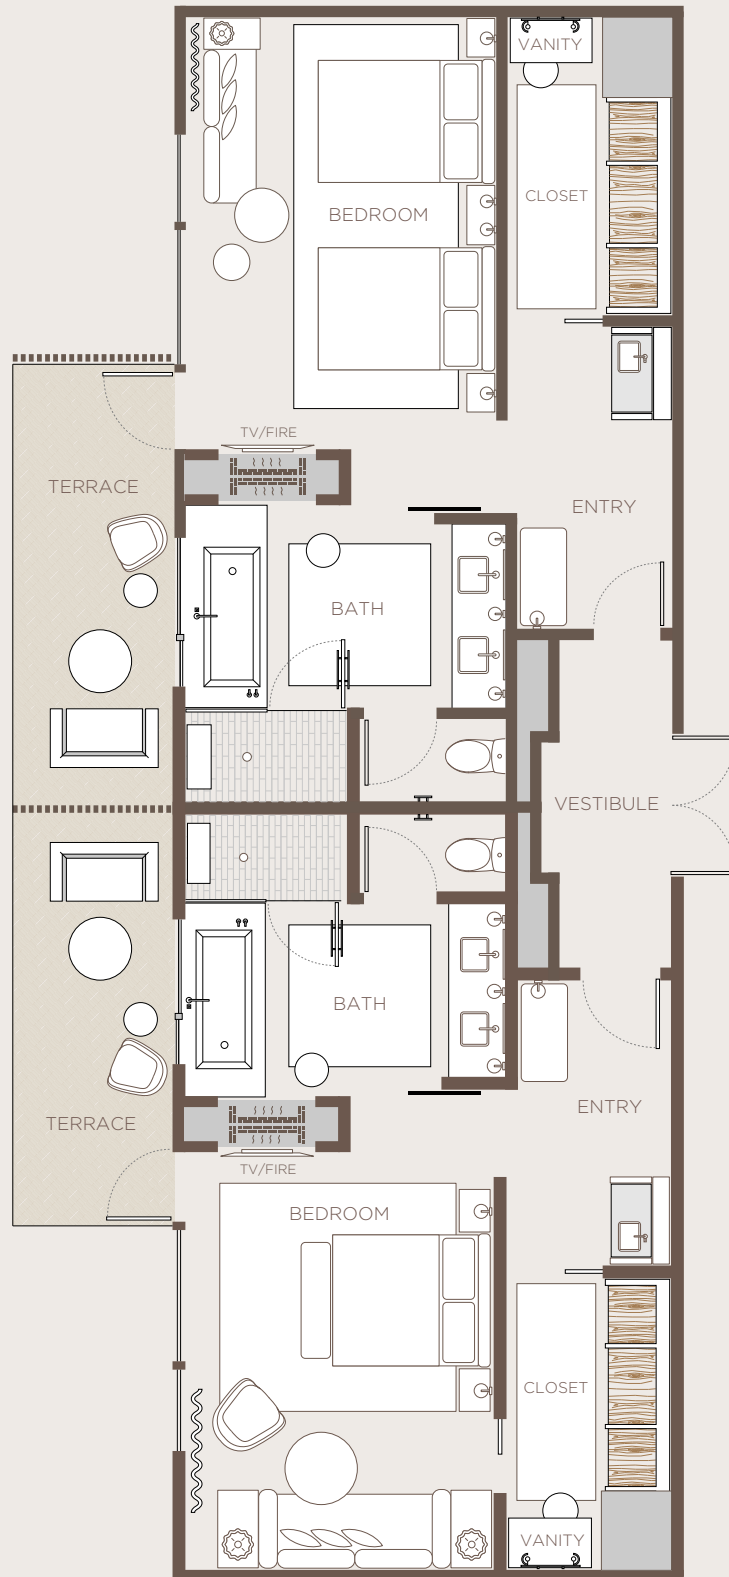

ONE&ONLY MOONLIGHT BASIN RESORT
FAMILY ROOM

1,475 SQ. FT.

One&Only

Moonlight Basin, Montana